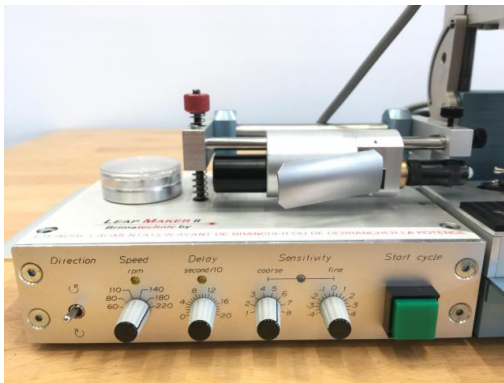

ATEC CYL Seven Hands 5B2

Kind : Various machines
Manufacturer : ATEC CYL
Model : Seven Hands 5B2
Stock : T12971

Set of 6 units

TECHNICAL DETAILS

See photos