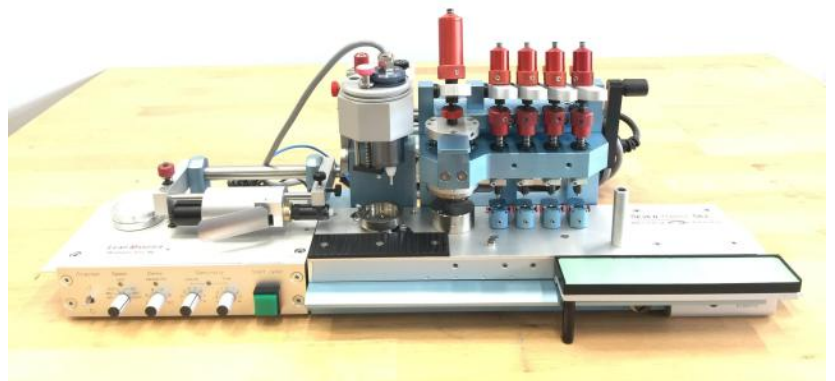

ATEC CYL Seven Hands 5B2

Kind : Various machines
Manufacturer : ATEC CYL
Model : Seven Hands 5B2
Stock : T12971

Set of 6 units

TECHNICAL DETAILS

See photos