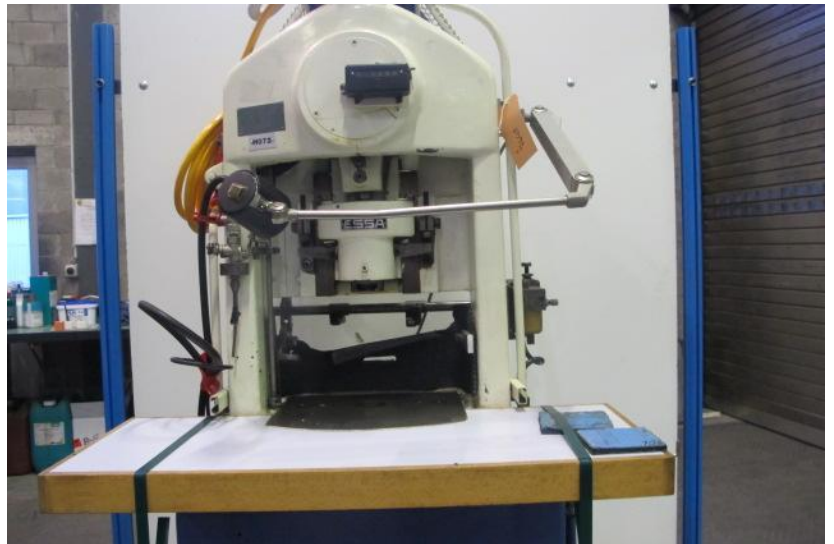

## ESSA 6T

**Kind : Mechanical press**  
**Manufacturer : ESSA**  
**Model : 6T**  
**Stock : P1652**

### TECHNICAL DETAILS

- pressure

: 6 [t]